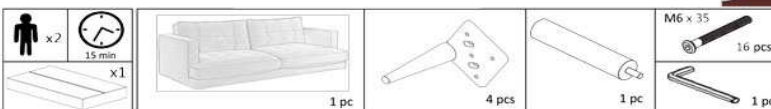

assembly instructions

S489 / S490

packaging

units per lot	1
cbm (m3) / gross weight (Kg)	0,814 / 35
nº of boxes	1

box 1	1
description	VINNY Sofa 3 seaters metal legs, fabric brown
description box	FULL ITEM
height x width x depth (cm)	185 x 80 x 55
cbm (m3) / gross weight (Kg) / net weight (Kg)	0,814 / 35 / 32

box 2	
description	
description box	
height x width x depth (cm)	x x
cbm (m3) / gross weight (Kg) / net weight (Kg)	/ /

box 3	
description	
description box	
height x width x depth (cm)	x x
cbm (m3) / gross weight (Kg) / net weight (Kg)	/ /

box 4	
description	
description box	
height x width x depth (cm)	x x
cbm (m3) / gross weight (Kg) / net weight (Kg)	/ /