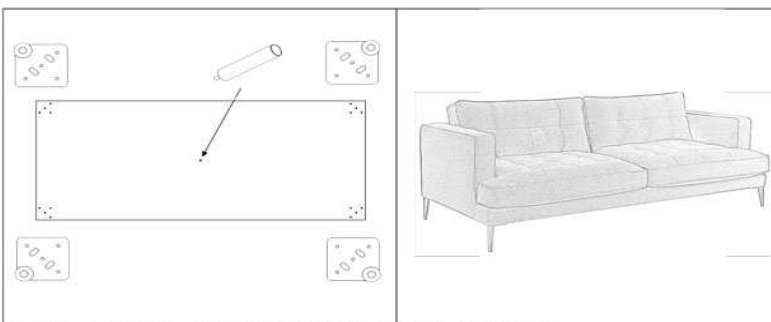

assembly instructions

S489 / S490

packaging

units per lot	1
cbm (m3) / gross weight (Kg)	0,814 / 35
nº of boxes	1

box 1	1
description	VINNY Sofa 3 seaters metal legs, fabric brown
description box	FULL ITEM
height x width x depth (cm)	185 x 80 x 55
cbm (m3) / gross weight (Kg) / net weight (Kg)	0,814 / 35 / 32

box 2	
description	
description box	
height x width x depth (cm)	x x
cbm (m3) / gross weight (Kg) / net weight (Kg)	/ /

box 3	
description	
description box	
height x width x depth (cm)	x x
cbm (m3) / gross weight (Kg) / net weight (Kg)	/ /

box 4	
description	
description box	
height x width x depth (cm)	x x
cbm (m3) / gross weight (Kg) / net weight (Kg)	/ /